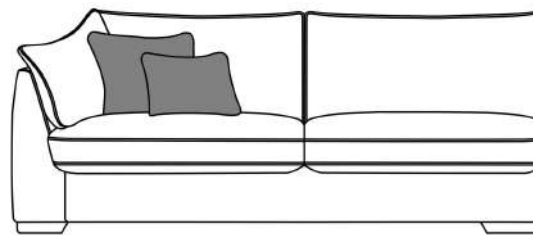

4 Seater Sofa 251W X 91H X 102D

3 Seater Sofa 221W X 91H X 102D

2 Seater Sofa 180W X 91H X 102D

Snuggle Chair 147W X 91H X 102D

Armchair 112W X 91H X 102D

Large End Sofa 198W X 91H X 102D

Medium End Sofa 157W X 91H X 102D

Mid Unit 90W X 91H X 102D

Petite Mid Unit 70W X 91H X 102D

Small End Sofa 110W X 91H X 102D

Petite End Sofa 90W X 91H X 102D

Corner Unit 125W X 91H X 125D

Chaise Unit 110W X 91H X 162D