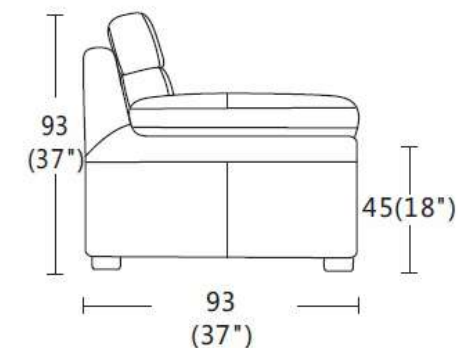

**2P - 2 Seater Sofa**  
165W X 93H X 93D

**1P - Chair**  
104W X 93H X 93D

**CSAL/R - Chaise**  
159W X 93H X 91D

**3P - 3 Seater Sofa**  
210W X 93H X 93D

**ST - Stool**  
69W X 45H X 55D

**STX - Stool**  
69W X 43H X 55D

**2.5P - 2.5 Seater Sofa**  
195W X 93H X 93D

Profile